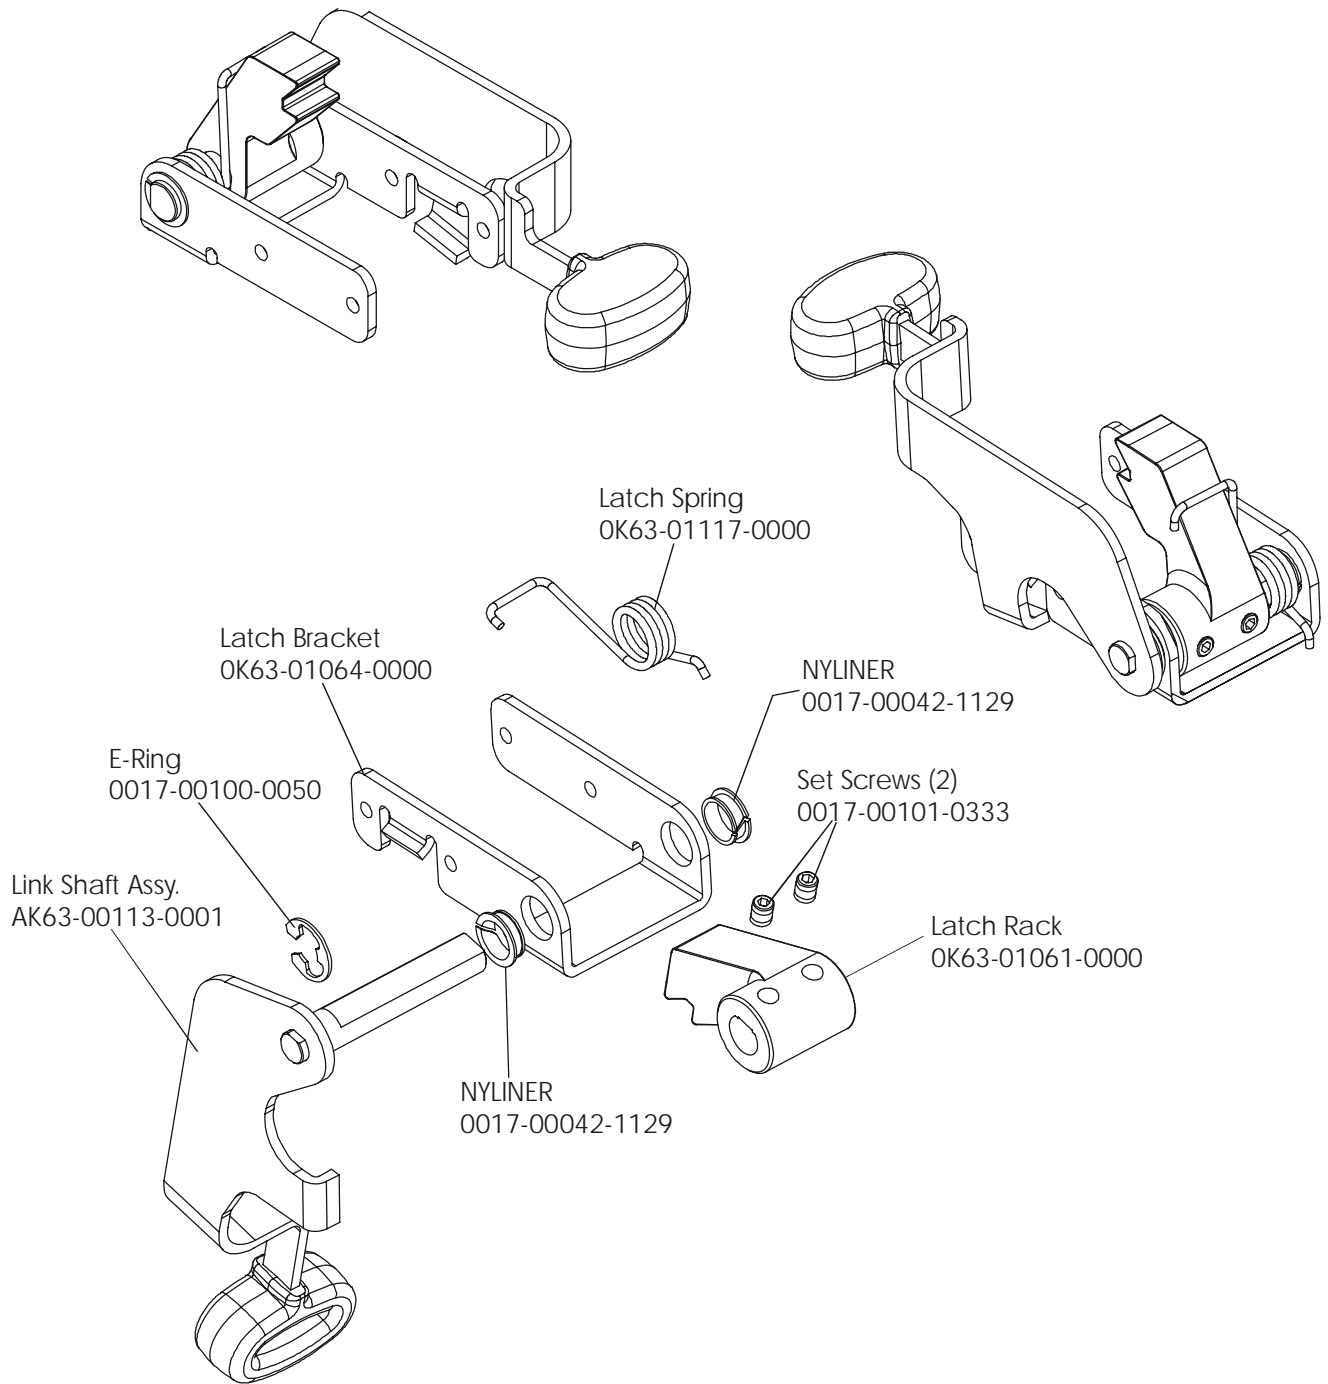

Retaining Ring
0017-00100-0242

Delrin Washers (2)
0017-00104-0455

Spacer (not
available
separately)

Intermediate
Bearings (2,
not available
separately)

Intermediate Shaft and
Bearing Assembly Kit
GK63-00002-0007

Intermediate Pulley
(not available separately)

ARCTIC SILVER 93CW
Seat Latch Assy. -AK63-00043-0001

93CW-0XXX-02
S/N CCM100000 and up

ARCTIC SILVER 93CW
Seat Post Assy. – AK63-00232-0003

93CW-0XXX-02
S/N CCM100000 and up